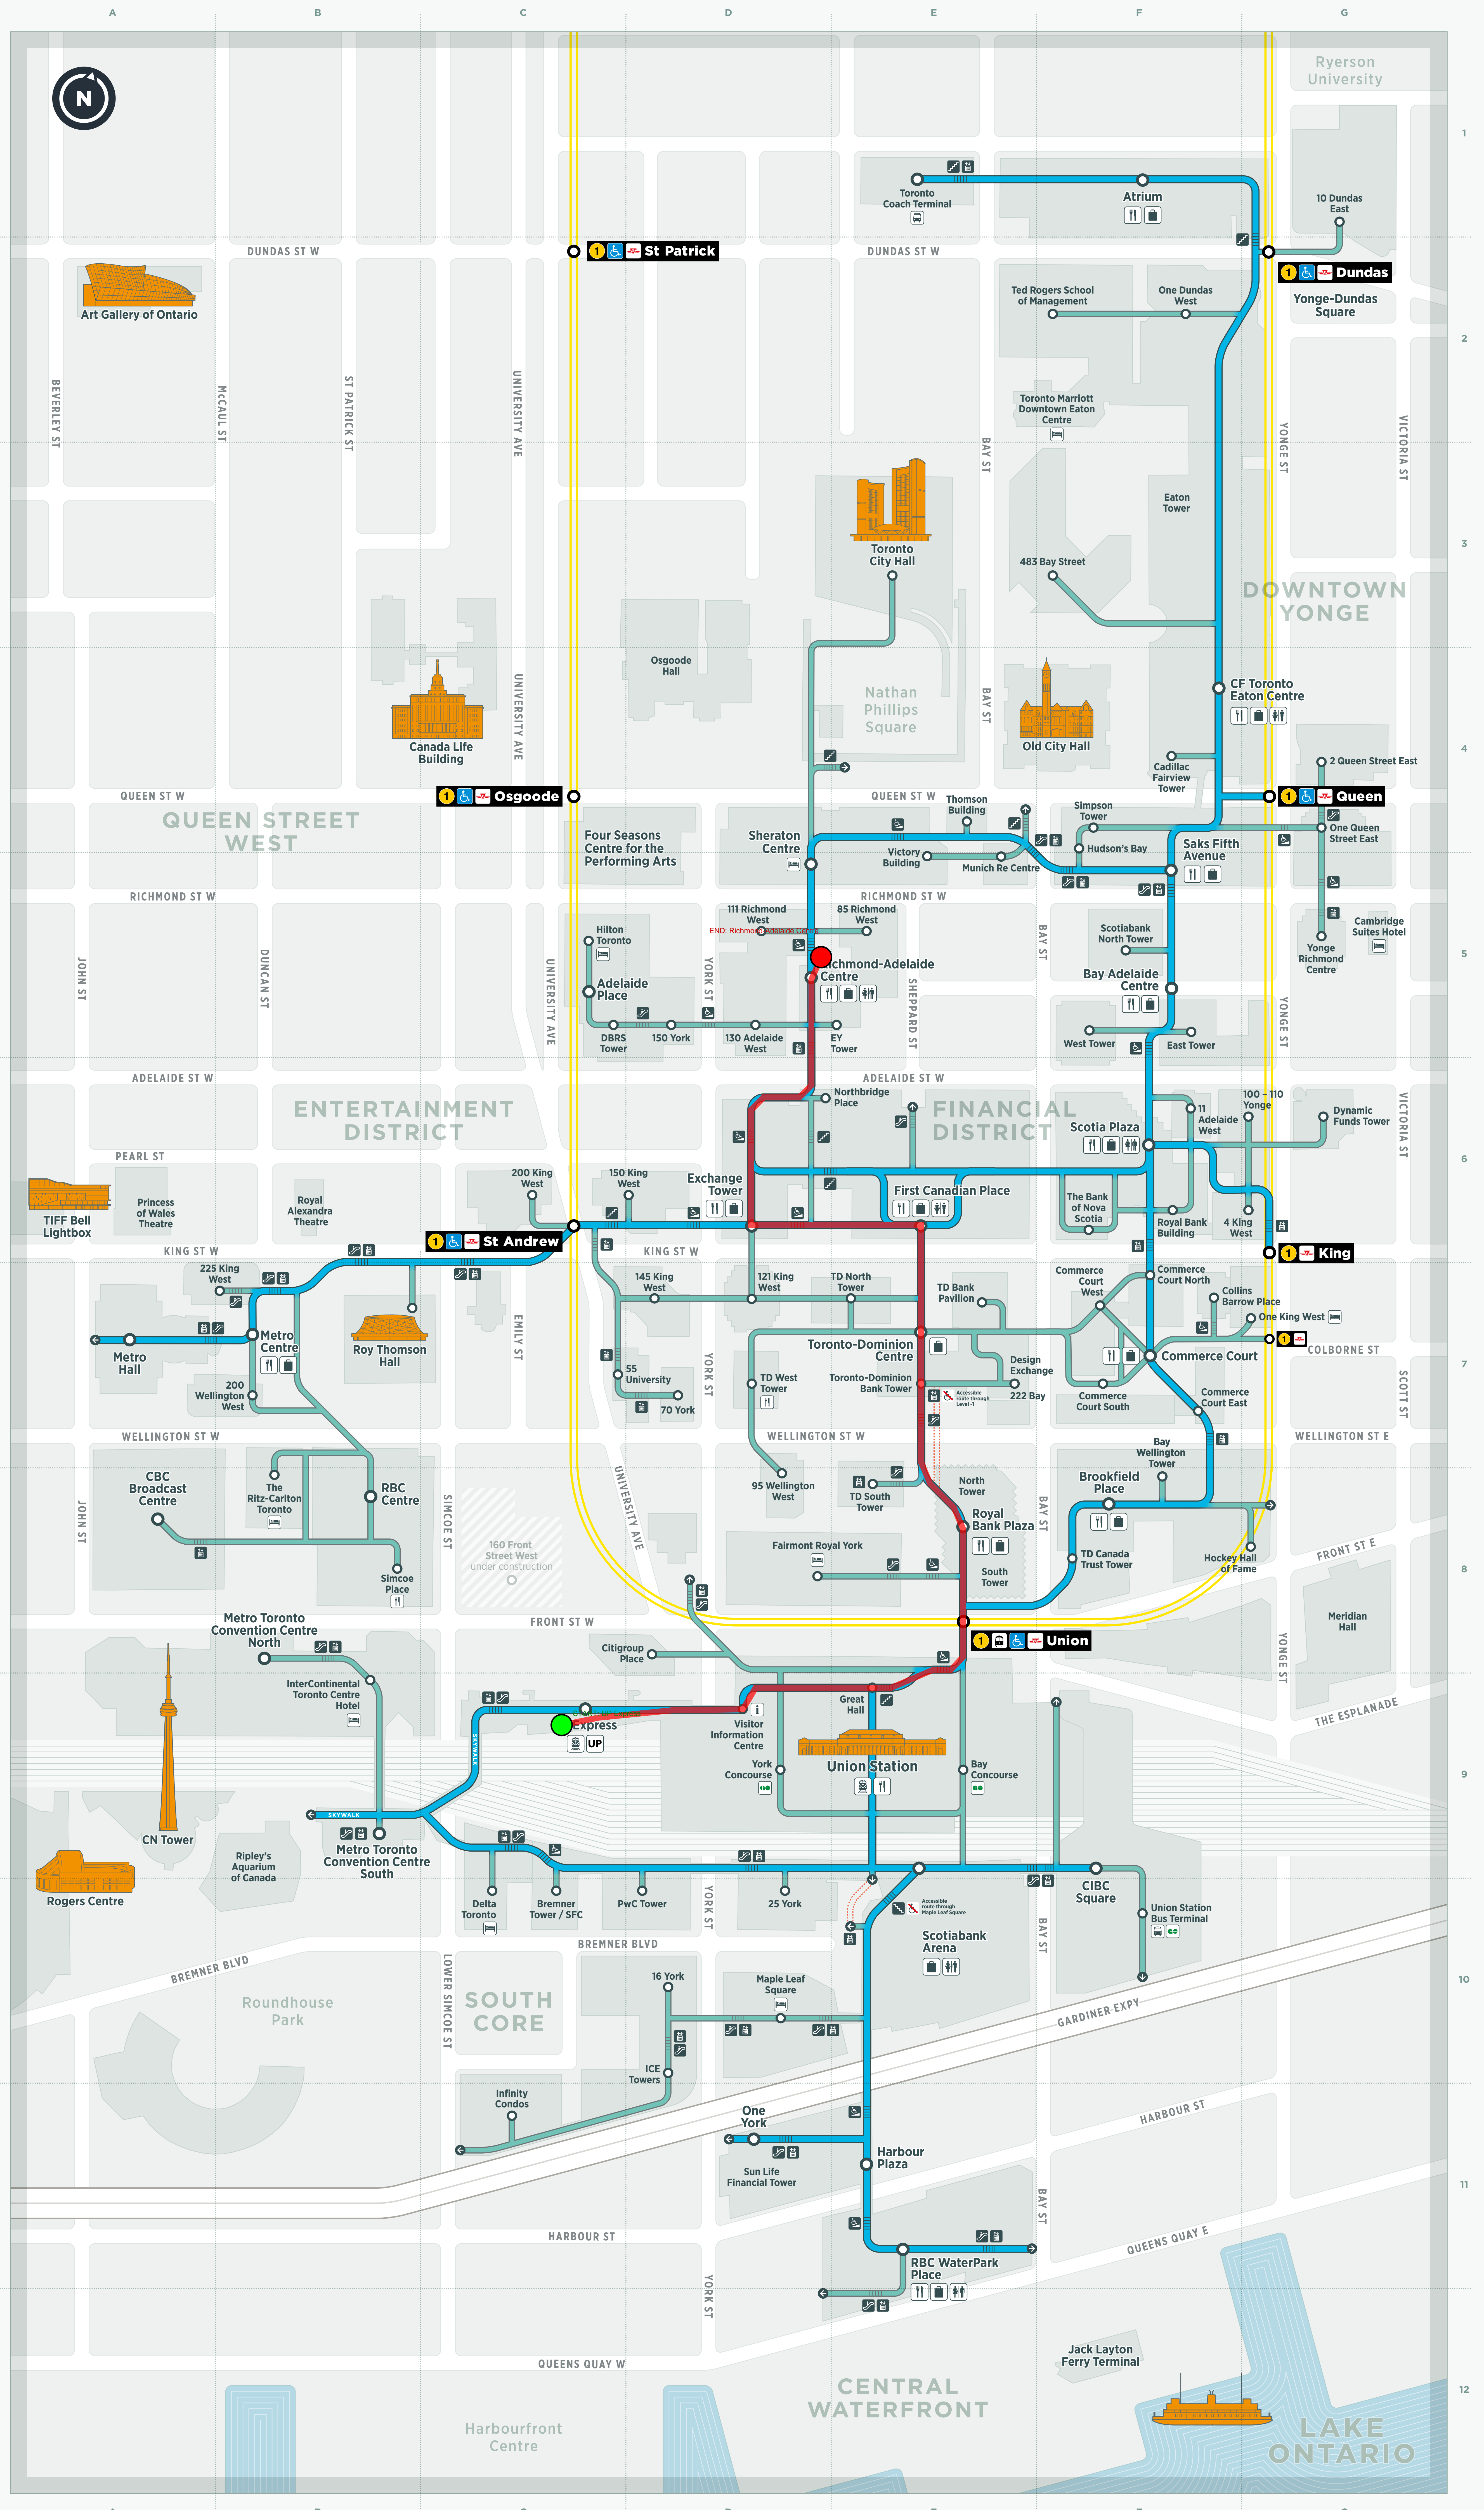

Map key

Toronto PATH

- Main PATH routes
- Connecting PATH routes
- Alternative accessible route
- Retail
- Food court
- Hotel
- Washrooms

Transit

- TTC subway
- Subway line
- GO regional rail/bus
- UP Express airport train
- Train station
- Barrier-free subway entrance

Accessibility

- Stairs
- Escalator
- Accessible ramp
- Elevator
- Exit to street level
- No access (use alternative route)